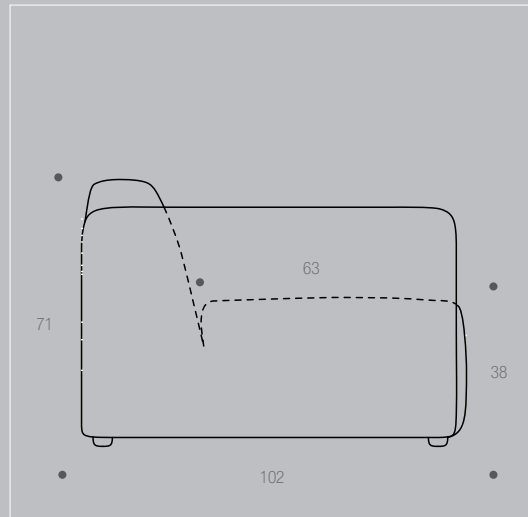

FRESNO

DESIGN ELEMENTS

49 COMBINATIONS
160 FABRICS AND LEATHERS

HOW TO DESIGN YOUR SOFA:

1. Choose comfort 301
2. Choose combination
3. Choose fabric or leather
4. Legs included