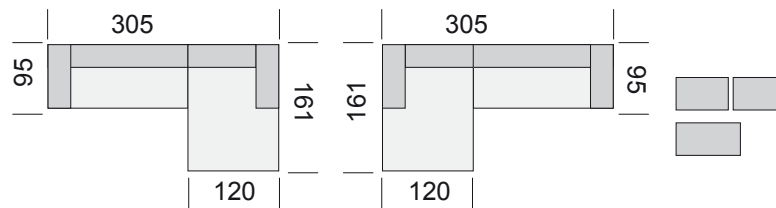

sales types	set corner element 2,5 AR L/longchair R	set corner element longchair L/2,5 AR R	cushion-set 2x cushion 69 x 43 malibu 1x cushion 85 x 43 malibu	total
all size are approximate w/h/d in cm	305 x 84 x 161	305 x 84 x 161		
order no.	120 61100	120 61110	please indicate ref. no.!	
price group 10				
price group 20				
price group 30				

sales types	stool	cushion	cushion	cushion
all size are approximate w/h/d in cm	135 x 42 x 65	67 x 60	60 x 60	40 x 40
order no.	120 18200	120 30130	120 30150	120 30000
price group 10				
price group 20				
price group 30				

sales types	set 1 LC L/2 o AR set corner R	set 2 set corner L/2 o AR/LC R	cushion-set 1x cushion 125 x 43 malibu 1x cushion 85 x 43 malibu 1x cushion 69 x 43 malibu 1x cushion 67 x 60 1x cushion 60 x 60	total
all size are approximate w/h/d in cm	355 x 84 x 235	355 x 84 x 235		
order no.	120 61120	120 61130	please indicate ref. no.!	
price group 10				
price group 20				
price group 30				

sales types	set 3 2,5 AR L/set corner	set 4 set corner L/2,5 AR R	cushion-set 3x cushion 69 x 43 malibu 1x cushion 67 x 60 1x cushion 60 x 60	total
all size are approximate w/h/d in cm	280 x 84 x 235	280 x 84 x 235	please indicate ref. no.!	
order no.	120 61140	120 61150		
price group 10				
price group 20				
price group 30				