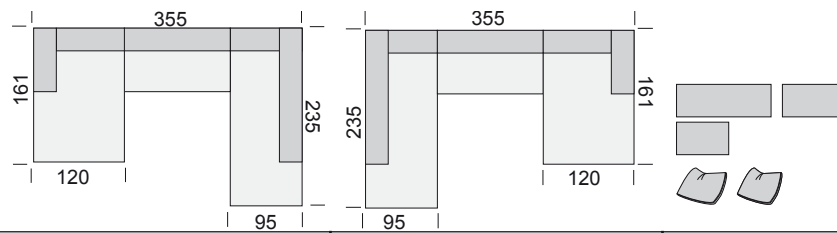

sales types	stool	cushion	cushion	cushion
all size are approximate w/h/d in cm	135 x 42 x 65	67 x 60	60 x 60	40 x 40
order no.	120 18200	120 30130	120 30150	120 30000
price group 10				
price group 20				
price group 30				

attention!

articles out of upholstery range will be confirmed and delivered separately.

Edition 0710

malibu

sales types	cushion malibu	cushion malibu	cushion malibu	armrest cushion
all size are approximate w/h/d in cm	125 x 43	85 x 43	69 x 43	30 x 7 x 50
order no.	120 31200	120 31100	120 31000	120 31600
price group 10				
price group 20				
price group 30				

sales types	set 1 LC L/2 o AR set corner R	set 2 set corner L/2 o AR/LC R	cushion-set 1x cushion 125 x 43 malibu 1x cushion 85 x 43 malibu 1x cushion 69 x 43 malibu 1x cushion 67 x 60 1x cushion 60 x 60	total
all size are approximate w/h/d in cm	355 x 84 x 235	355 x 84 x 235		
order no.	120 61120	120 61130	please indicate ref. no.!	
price group 10				
price group 20				
price group 30				

sales types	set 3 2,5 AR L/set corner	set 4 set corner L/2,5 AR R	cushion-set 3x cushion 69 x 43 malibu 1x cushion 67 x 60 1x cushion 60 x 60	total
all size are approximate w/h/d in cm	280 x 84 x 235	280 x 84 x 235	please indicate ref. no.!	
order no.	120 61140	120 61150		
price group 10				
price group 20				
price group 30				