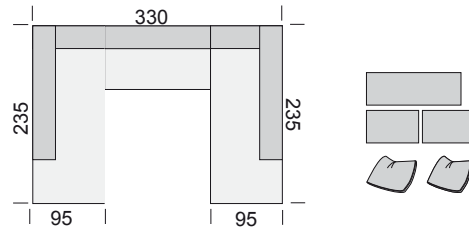

sales types	stool	cushion	cushion	cushion
all size are approximate w/h/d in cm	135 x 42 x 65	67 x 60	60 x 60	40 x 40
order no.	120 18200	120 30130	120 30150	120 30000
price group 10				
price group 20				
price group 30				

sales types	set 1 LC L/2 o AR set corner R	set 2 set corner L/2 o AR/LC R	cushion-set 1x cushion 125 x 43 malibu 1x cushion 85 x 43 malibu 1x cushion 69 x 43 malibu 1x cushion 67 x 60 1x cushion 60 x 60	total
all size are approximate w/h/d in cm	355 x 84 x 235	355 x 84 x 235		
order no.	120 61120	120 61130	please indicate ref. no.!	
price group 10				
price group 20				
price group 30				

sales types	set 3 2,5 AR L/set corner	set 4 set corner L/2,5 AR R	cushion-set 3x cushion 69 x 43 malibu 1x cushion 67 x 60 1x cushion 60 x 60	total
all size are approximate w/h/d in cm	280 x 84 x 235	280 x 84 x 235	please indicate ref. no.!	
order no.	120 61140	120 61150		
price group 10				
price group 20				
price group 30				

attention!
articles out of upholstery range will be confirmed and delivered separately.

Edition 0710

malibu

sales types	set 5 LC L/ 2 o. AR/LC R	cushion-set 1x cushion 125 x 43 cm malibu 2x cushion 85 x 43 cm malibu	total
all size are approximate w/h/d in cm	380 x 84 x 161		
order no.	120 61160	please indicate ref. no.!	
price group 10			
price group 20			
price group 30			