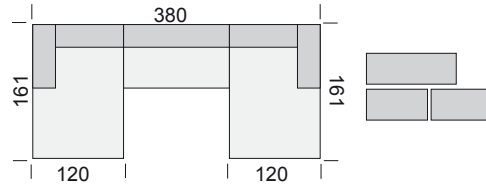

sales types	set 5 LC L/ 2 o. AR/LC R	cushion-set 1x cushion 125 x 43 cm malibu 2x cushion 85 x 43 cm malibu	total
all size are approximate w/h/d in cm	380 x 84 x 161		
order no.	120 61160	please indicate ref. no.!	
price group 10			
price group 20			
price group 30