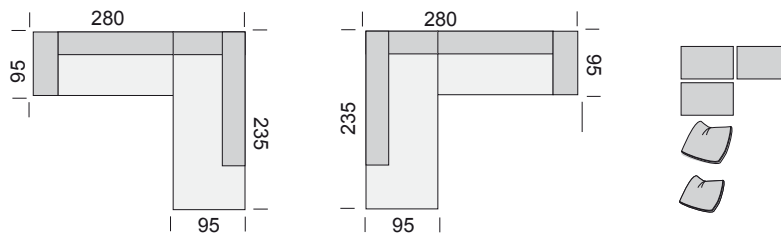

sales types	stool	cushion	cushion	cushion
all size are approximate w/h/d in cm	135 x 42 x 65	67 x 60	60 x 60	40 x 40
order no.	120 18200	120 30130	120 30150	120 30000
price group 10				
price group 20				
price group 30				

attention!

articles out of upholstery range will be confirmed and delivered separately.

Edition 0710

malibu

sales types	cushion malibu	cushion malibu	cushion malibu	armrest cushion
all size are approximate w/h/d in cm	125 x 43	85 x 43	69 x 43	30 x 7 x 50
order no.	120 31200	120 31100	120 31000	120 31600
price group 10				
price group 20				
price group 30				

sales types	set 1 LC L/2 o AR set corner R	set 2 set corner L/2 o AR/LC R	cushion-set 1x cushion 125 x 43 malibu 1x cushion 85 x 43 malibu 1x cushion 69 x 43 malibu 1x cushion 67 x 60 1x cushion 60 x 60	total
all size are approximate w/h/d in cm	355 x 84 x 235	355 x 84 x 235		
order no.	120 61120	120 61130	please indicate ref. no.!	
price group 10				
price group 20				
price group 30				

sales types	set 3 2,5 AR L/set corner	set 4 set corner L/2,5 AR R	cushion-set 3x cushion 69 x 43 malibu 1x cushion 67 x 60 1x cushion 60 x 60	total
all size are approximate w/h/d in cm	280 x 84 x 235	280 x 84 x 235	please indicate ref. no.!	
order no.	120 61140	120 61150		
price group 10				
price group 20				
price group 30				