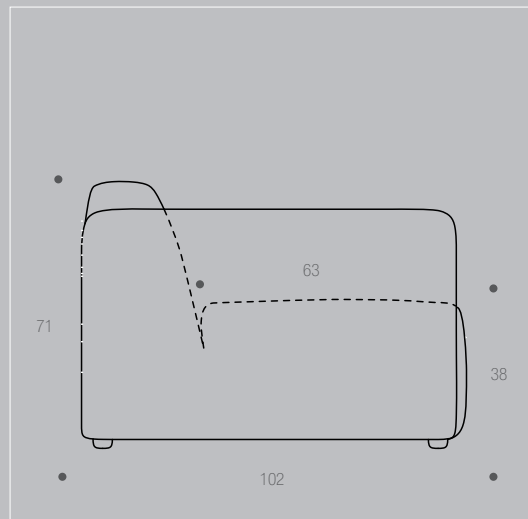

FRESNO

DESIGN ELEMENTS

49 COMBINATIONS
160 FABRICS AND LEATHERS

HOW TO DESIGN YOUR SOFA:

1. Choose comfort 301
2. Choose combination
3. Choose fabric or leather
4. Legs included