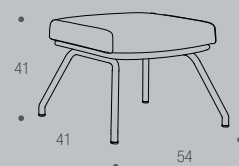

HOW TO DESIGN:

1. Choose 100 2300
2. Choose fabric/leather
3. Choose base

All measurements are approximate.
Please allow for a tolerance of +/- 3 cm.