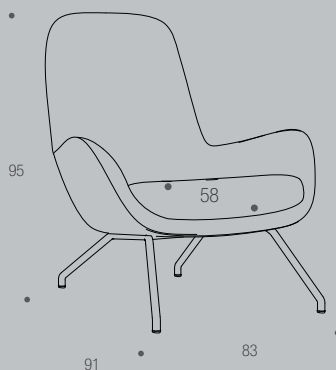

ALBI

THECA

AARHUS - DENMARK

ALBI with SHINY base
 Chair 1002300xxxx010 Foot rest 1002350xxxx010

ALBI with MATT base
 Chair 1002300xxxx011 Foot rest 1002350xxxx011

Price group

WxDxH: 83x91x95 cm. 54x41x41 cm.
 M3: 0,44 M3: 0,09

WxDxH: 83x91x95 cm. 54x41x41 cm.
 M3: 0,44 M3: 0,09

- 1
- 2
- 3
- 4
- 5
- Eton w. split
- Eton
- Savoy w. split
- Savoy / Elegance
- Century
- Waldorf
- Vintage
- Pullman

n.a.: not available

HOW TO DESIGN:

1. Choose 100 2300
2. Choose fabric/leather
3. Choose base

All measurements are approximate.
 Please allow for a tolerance of +/- 3 cm.