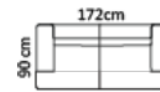

Combination **3631**

3,5-seater with arms

Combination **3521**

3,5-seater with arms

Combination **3221**

3-seater with arms

Combination **2521**

2,5-seater with arms

Combination **1111**

1-seater with arms

Combo shown **0011**
Combo mirrored **0021**

2,5-seater+chaiselong

Combo shown **0031**
Combo mirrored **0041**

3-seater+chaiselong

Combination **0211**

2,5-seat+comer+2,5-seater

Open-end+2,5-seat+Chaiselong

Combination **1311**

Chaiselong with arms

Foot rest **1760**

Foot rest

1055 Neck rests **1065**

55 cm.

width: 65 cm.