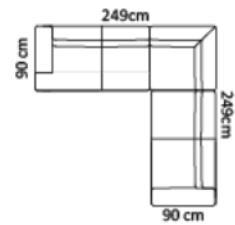

Combination **1111**

1-seater with arms

Combo shown **0011**
Combo mirrored **0021**

2,5-seater+chaiselong

Combo shown **0031**
Combo mirrored **0041**

3-seater+chaiselong

Combination **0211**

2,5-seat+comer+2,5-seater

Open-end+2,5-seat+Chaiselong

Combination **1311**

Chaiselong with arms

Foot rest **1760**

Foot rest

1055 Neck rests **1065**

55 cm.

width: 65 cm.