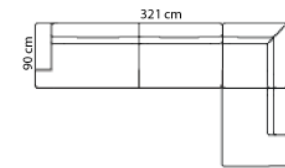

Combo shown **9031**
Combo mirrored **9041**

3-seater+open-end

Combo shown **9051**
Combo mirrored **9061**

3,5-seater+open-end

Combo shown **9071**
Combo mirrored **9081**

3,5-seater+open-end

Combo shown **9111**
Combo mirrored **9121**

Open-end+2,5-seat+Chaiselong

Combination **1311**

Chaiselong with arms

Foot rest **1760**

Foot rest

1055 Neck rests **1065**

55 cm.

width: 65 cm.