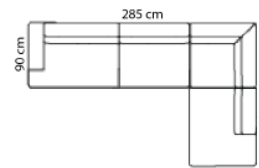

3-seater+open-end

Combo shown **9051**
Combo mirrored **9061**