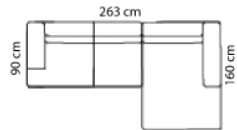

Combination **3631**

3,5-seater with arms

Combination **3521**

3,5-seater with arms

Combination **3221**

3-seater with arms

Combination **2521**

2,5-seater with arms

Combination **1111**

1-seater with arms

Combo shown **0011**
Combo mirrored **0021**

2,5-seater+chaiselong

Combo shown **0031**
Combo mirrored **0041**

3-seater+chaiselong

Combination **0211**

2,5-seat+comer+2,5-seater

Open-end+2,5-seat+Chaiselong

Combination **1311**

Chaiselong with arms

Foot rest **1760**

Foot rest

1055 Neck rests **1065**

55 cm.

width: 65 cm.