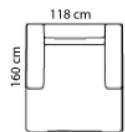

Combo shown **0251**
Combo mirrored **0261**

3,5-seat+comer+2,5-seater

Combo shown **0271**
Combo mirrored **0281**

3,5-seat+comer+2,5-seater

Combo shown **9011**
Combo mirrored **9021**

2,5-seater+open-end

Combo shown **9031**
Combo mirrored **9041**

3-seater+open-end

Combo shown **9051**
Combo mirrored **9061**

3,5-seater+open-end

Combo shown **9071**
Combo mirrored **9081**

3,5-seater+open-end

Combo shown **9111**
Combo mirrored **9121**

Open-end+2,5-seat+Chaiselong

Combination **1311**

Chaiselong with arms

Foot rest **1760**

Foot rest

1055 Neck rests **1065**

55 cm.

width: 65 cm.