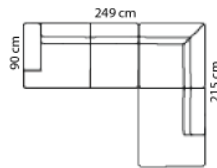

Combination **1111**

1-seater with arms

Combo shown **0011**
Combo mirrored **0021**

2,5-seater+chaiselong

Combo shown **0031**
Combo mirrored **0041**

3-seater+chaiselong

Combination **0211**

2,5-seat+comer+2,5-seater

Combo shown **0251**
Combo mirrored **0261**

3,5-seat+comer+2,5-seater

Combo shown **0271**
Combo mirrored **0281**

3,5-seat+comer+2,5-seater

Combo shown **9011**
Combo mirrored **9021**

2,5-seater+open-end

Open-end+2,5-seat+Chaiselong

Combination **1311**

Chaiselong with arms

Foot rest **1760**

Foot rest

1055 Neck rests **1065**

55 cm.

width: 65 cm.