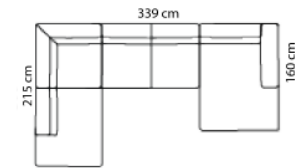

Combo shown **9031**
Combo mirrored **9041**

3-seater+open-end

Combo shown **9051**
Combo mirrored **9061**

3,5-seater+open-end

Combo shown **9071**
Combo mirrored **9081**

3,5-seater+open-end

Combo shown **9111**
Combo mirrored **9121**

Open-end+2,5-seat+Chaiselong

Combination **1311**

Chaiselong with arms

Foot rest **1760**

Foot rest

1055 Neck rests **1065**

55 cm.

width: 65 cm.