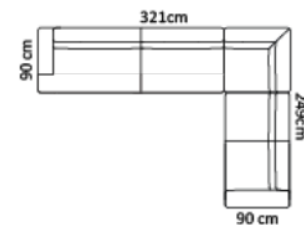

3,5-seat+comer+2,5-seater

Combo shown **9011**
Combo mirrored **9021**