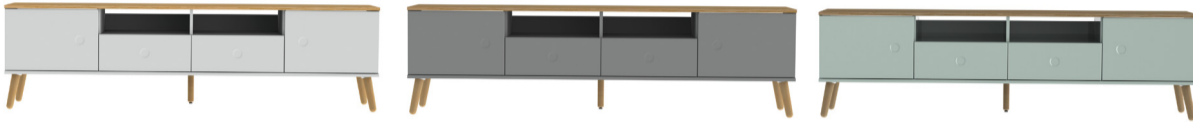

DOT

••••

S W E D E N S I N C E 1 9 3 4 •

Dot is a collection of design simplicity - clean, Scandinavian design. The details are carefully crafted to catch your eye and create an exciting piece of furniture.

The designer has polished and refined Dot many times to find the perfect look. It took more than two years to finish his work. The result is exquisite and designed into every last detail. Nothing has been left to chance. Tapered, turned legs and push-to-open function add to the absolute design. The quality is ensured by tenzo's high production standards and the furniture will last for many years to come. Dot is the perfect mix of high quality, great design and functional storage.

tenzo®

Excites your living
www.tenzo.se

DOT

o o o o

1664 Tv bench 4Dr

H:60 x W:162 x D:43 cm

White/Oak -454

Grey/Oak -612

Sage/Oak -676

1665 Tv bench 2D 2Dr

H:54 x W:192 x D:43 cm

White/Oak -454

Grey/Oak -612

Sage/Oak -676

1672 Wall Glass cabinet 1D

H:95 x W:41 x D:26 cm