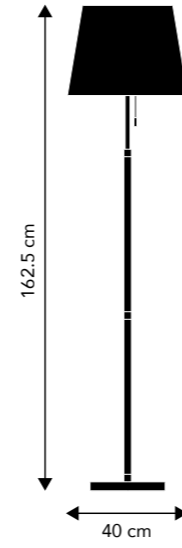

<< Back to contents

VENICE

Designer: Frandsen Design Studio

Metal floor lamp. Smooth fabric shade.

Cord:
220 cm transparent

On/off:
Pull switch on socket

Socket/bulb (not incl.)
E27 max. 60W
Learn more about e.g. Kelvin, Lumen, Watt - see our homepage. Click [here](#).

Weight:
7.5 kg.

Box dimensions:
46x54x46 cm
9 kg. gross

Assembly Instructions:
See and/or download [here](#).

High resolution images:
If you need high resolution images - see our images of this model [here](#).

Instagram ready images:
The correct format for Instagram images can be downloaded [here](#).

Black / chrome: art.no. 104129